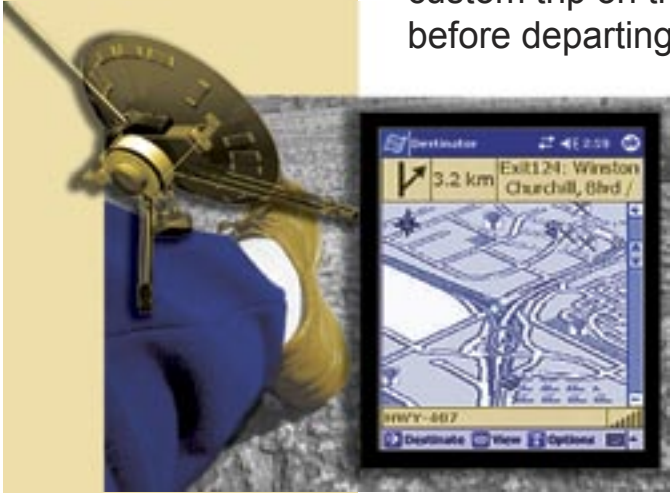

## GPS Solution for the PAC Mate

PAC Mate users can enjoy new confidence and have fun while traveling near and far with the **StreetTalk** accessible GPS (Global Positioning Satellite) solution. Paired with a GPS receiver, **StreetTalk** is a route-savvy travel companion and real-time exploration guide. Take it for a ride, vacation, business trip or local jaunt, and keep oriented to our location. Discover new places to explore. Design a custom trip on the go. Even route an entire trip with interesting stops before departing.